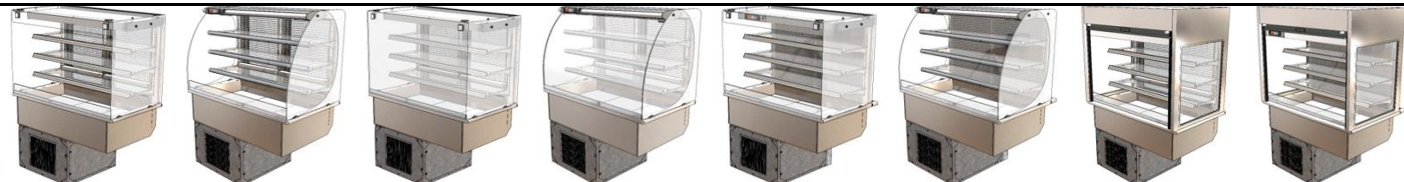

Spare Parts			Kubus & Designline Cold Multidecks				Kubus S.Help Cold Multideck (Rear Doors)				Designline S.Help Cold Multideck (Rear Doors)				Kubus Ass. Service Cold Multideck (Rear Doors)				Designline Ass. Service Cold Multideck (Rear Doors)				Kubus S.Help Cold Multideck (Fixed Back)				Designline S.Help Cold Multideck (Fixed Back)				Kubus Ass. Service Cold Multideck - Roller Shutter (Rear Doors)		Kubus Ass. Service Cold Multideck - Roller Shutter (Fixed Back)	
			Model Codes				KMDR2HT	KMDR3HT	KMDR4HT	KMDR5HT	MDR2HT	MDR3HT	MDR4HT	MDR5HT	KMDR2ASHT	KMDR3ASHT	KMDR4ASHT	KMDR5ASHT	MDR2ASHT	MDR3ASHT	MDR4ASHT	MDR5ASHT	KMDF2HT	KMDF3HT	KMDF4HT	KMDF5HT	MDF2HT	MDF3HT	MDF4HT	MDF5HT	KMDR3RSHT	KMDR4RSHT	KMDF3RSHT	KMDF4RSHT
Image	CEDN Stock No.	CEDL Stock No.	Description																															
	1831		DESIGNLINE MULTIDECK END GLASS LH								1	1	1	1					1	1	1	1					1	1	1	1				
	1832		DESIGNLINE MULTIDECK END GLASS RH								1	1	1	1					1	1	1	1					1	1	1	1				
	1843		MULTIDECK SHELF GLASS - BOTTOM SHELF (2-1 Model)				1				1				1				1								3							
	1844		MULTIDECK SHELF GLASS - MID & TOP SHELF (2-1 Model)				2				2				2				2								3							
	1839		MULTIDECK SHELF GLASS - BOTTOM SHELF (3-1 Model)					1				1				1				1											1			
	1840		MULTIDECK SHELF GLASS - MID & TOP SHELF (3-1 Model)					2				2				2				2					3				3		2		3	
	1841		MULTIDECK SHELF GLASS - BOTTOM SHELF (4-1 Model)						1				1				1				1										1			
	1842		MULTIDECK SHELF GLASS - MID & TOP SHELF (4-1 Model)						2				2				2				2				3				3		2		3	
	4763		MULTIDECK SHELF GLASS - BOTTOM SHELF (5-1 Model)							1				1				1				1									2		3	
4764		MULTIDECK SHELF GLASS - MID & TOP SHELF (5-1 Model)							2				2				2				2				3				3					
	2975		DESIGNLINE ASS. SERVICE FRONT GLASS (2-1 AS Model)																1															
	2976		DESIGNLINE ASS. SERVICE FRONT GLASS (3-1 AS Model)																	1														
	2977		DESIGNLINE ASS. SERVICE FRONT GLASS (4-1 AS Model)																		1													
	4748		DESIGNLINE ASS. SERVICE FRONT GLASS (5-1 AS Model)																			2												
	1849		AIR RETAINING SCREEN GLASS (2-1 SH Model)				1				1												1				1							
	1847		AIR RETAINING SCREEN GLASS (3-1 SH Model)					1				1												1				1			1		1	
	1848		AIR RETAINING SCREEN GLASS (4-1 SH Model)						1				1												1				1		1		1	
	4754		AIR RETAINING SCREEN GLASS (5-1 SH Model)							2				2												2				2				
	4092		KUBUS SNEEZE SCREEN DOWNSTAND GLASS (2-1 SH Model)				1																1											
	4093		KUBUS SNEEZE SCREEN DOWNSTAND GLASS (3-1 SH Model)					1																1										
	4094		KUBUS SNEEZE SCREEN DOWNSTAND GLASS (4-1 SH Model)						1																1									
	4095		KUBUS SNEEZE SCREEN DOWNSTAND GLASS (5-1 SH Model)							2																2								
	4474		KUBUS TOP GLASS - MULTIDECK SNEEZE (2-1 Model)				1								1								1											
	4475		KUBUS TOP GLASS - MULTIDECK SNEEZE (3-1 Model)					1								1									1									
	4476		KUBUS TOP GLASS - MULTIDECK SNEEZE (4-1 Model)						1								1									1								
	4761		KUBUS TOP GLASS - MULTIDECK SNEEZE (5-1 Model)							1								1								1								
	4477		KUBUS MULTIDECK ASS. SERVICE FRONT GLASS (2-1 AS Model)												1																			
	4478		KUBUS MULTIDECK ASS. SERVICE FRONT GLASS (3-1 AS Model)															1																

If Part Not Listed, Please Contact spares@cedlimited.com

1 = QTY REQUIRED