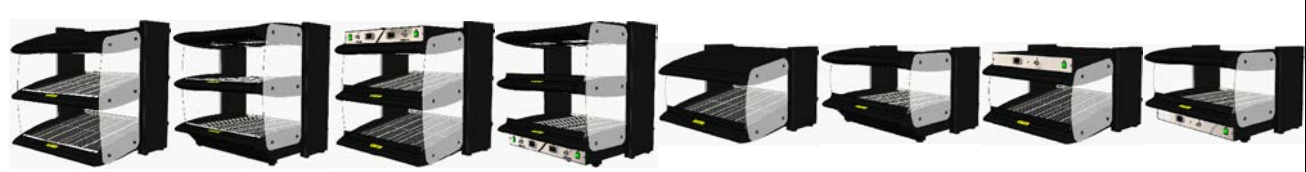

Spare Parts			Table Top Heated Merchandisers		Table Top Heated Merchandiser - 2 Tier Freestanding, Inclined Shelves	Table Top Heated Merchandiser - 2 Tier Freestanding, Straight Shelves	Table Top Heated Merchandiser - 2 Tier Wall Sited, Inclined Shelves	Table Top Heated Merchandiser - 2 Tier Wall Sited, Straight Shelves	Table Top Heated Merchandiser - 1 Tier Freestanding, Inclined Shelves	Table Top Heated Merchandiser - 1 Tier Freestanding, Straight Shelves	Table Top Heated Merchandiser - 1 Tier Wall Sited, Inclined Shelves	Table Top Heated Merchandiser - 1 Tier Wall Sited, Straight Shelves
Model Codes			DTTHM2	DTTHMS2	DTTHM2W	DTTHMS2W	DTTHM2S	DTTHMS2S	DTTHM2SW	DTTHMS2SW		
Image	CEDL Stock No.	CEDN Stock No.	Description									
	6776	1050	13A RUBBER PLUG TOP	1	1	1	1	1	1	1	1	1
	6927		150W JACKETED INFRARED QUARTZ BULB	8	8	8	8	4	4	4	4	4
	6792	773	CERAMIC LAMP HOLDER	8	8	8	8	4	4	4	4	4
	7016	6142	(MAINS POWER) ROCKER SWITCH 16A (Green Illuminated)	2	2	2	2	1	1	1	1	1
	7027	12263	WIRE SHELF GRID 299w x 553d	4	4	4	4	2	2	2	2	2
	7596	1815	DIMMER KNOB	2	2	2	2	1	1	1	1	1
	7598	1984	UNSWITCHED DIMMER	2	2	2	2	1	1	1	1	1
	7798	3038	NTC DIGITAL PROBE (2M) (IP68)	2	2	2	2	1	1	1	1	1
	9796	776	CONTROLLER DISPLAY - XR02CX (Pre Programmed For Top Or Bottom Zone / Single Zone)	2	2	2	2	1	1	1	1	1
	13044		TABLE TOP HEATED - DIVIDER BAR	10	10	10	10	5	5	5	5	5